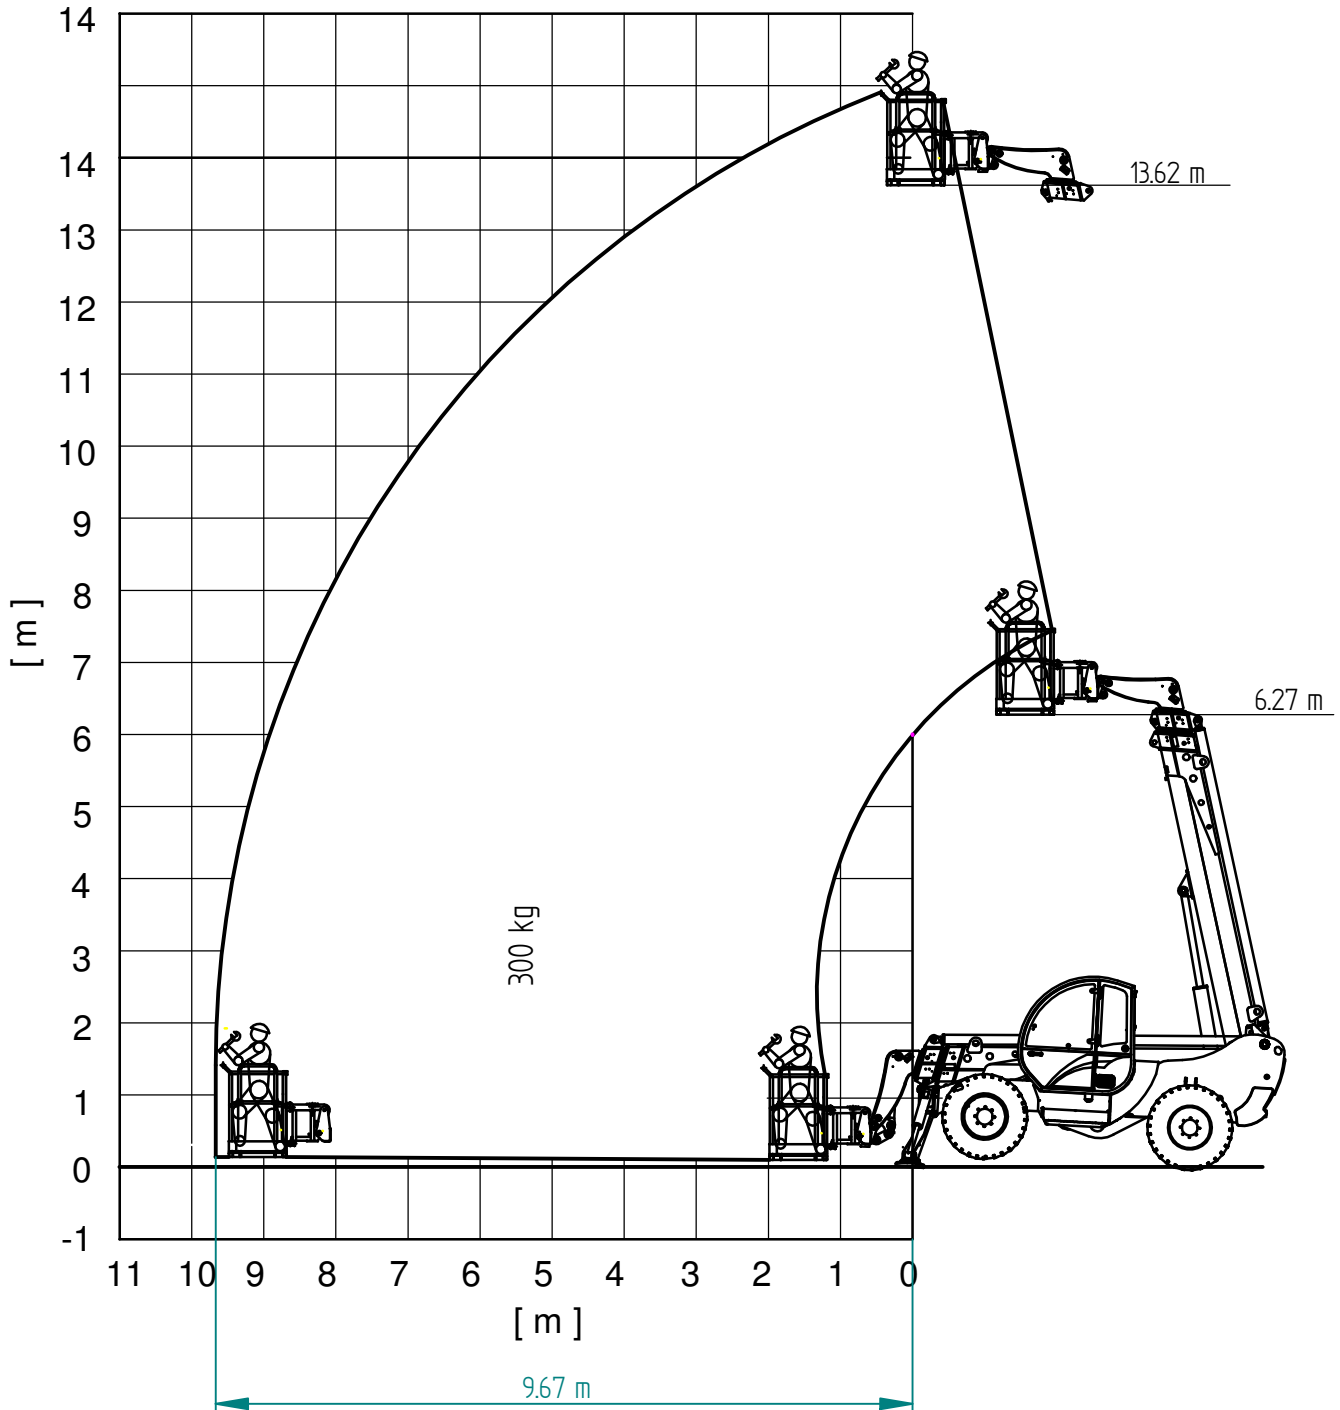

# TELELIFT 4514

PORTATA MASSIMA 300Kg COMPRESSE 2 PERSONE  
 MAX PAYLOAD 300Kg INCLUDED 2 PEOPLE  
 DIAGRAMMA DI PORTATA CON NAVICELLA 2P/300 F  
 LOAD CHARTS WITH MAN PLATFORM 2P/300 F